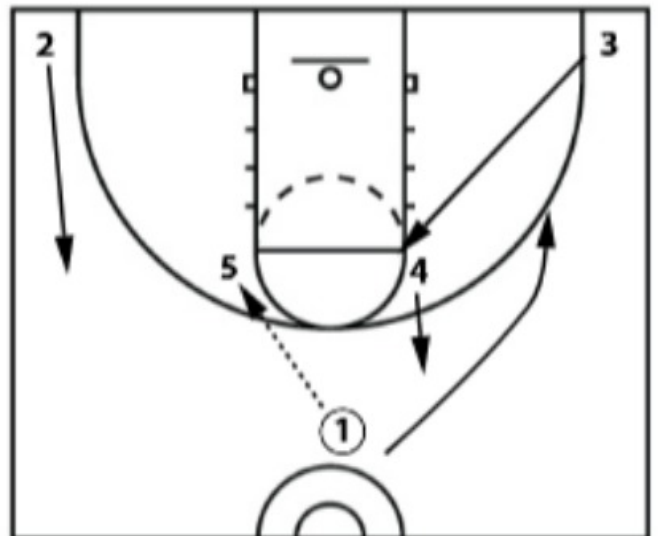

IU - Zipper - Post Iso

This play starts with the 1 at the top, the 5 and 4 on the elbows, and the 2 and the 3 in the corners.

The 1 enters the ball into the 5, then cuts to the opposite wing. The 4 pops out and the 3 cuts to the elbow. The 2 cuts up to the wing.

The 5 throws the ball to the 4. The 3 cuts over to the opposite elbow, and the 2 walks his man down and flashes to the wing.

The 4 throws the ball to the 2, and as that's happening, the 5 starts executing a zipper cut off of a screen from the 3.

The 5 continues his cut to the basket, and the 2 looks to pass him the ball as he's isolated in the post.