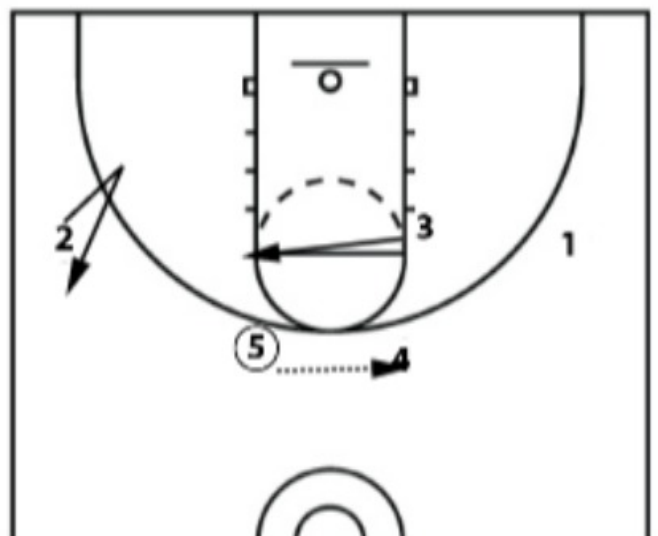

IU - Zipper - Post Iso

This play starts with the 1 at the top, the 5 and 4 on the elbows, and the 2 and the 3 in the corners.

The 1 enters the ball into the 5, then cuts to the opposite wing. The 4 pops out and the 3 cuts to the elbow. The 2 cuts up to the wing.

The 5 throws the ball to the 4. The 3 cuts over to the opposite elbow, and the 2 walks his man down and flashes to the wing.

The 4 throws the ball to the 2, and as that's happening, the 5 starts executing a zipper cut off of a screen from the 3.

The 5 continues his cut to the basket, and the 2 looks to pass him the ball as he's isolated in the post.