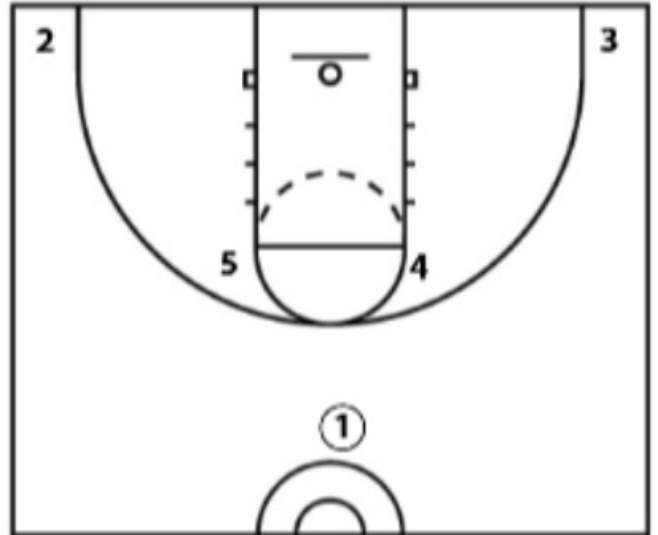

IU - Zipper - Post Iso

This play starts with the 1 at the top, the 5 and 4 on the elbows, and the 2 and the 3 in the corners.

The 1 enters the ball into the 5, then cuts to the opposite wing. The 4 pops out and the 3 cuts to the elbow. The 2 cuts up to the wing.

The 5 throws the ball to the 4. The 3 cuts over to the opposite elbow, and the 2 walks his man down and flashes to the wing.

The 4 throws the ball to the 2, and as that's happening, the 5 starts executing a zipper cut off of a screen from the 3.

The 5 continues his cut to the basket, and the 2 looks to pass him the ball as he's isolated in the post.