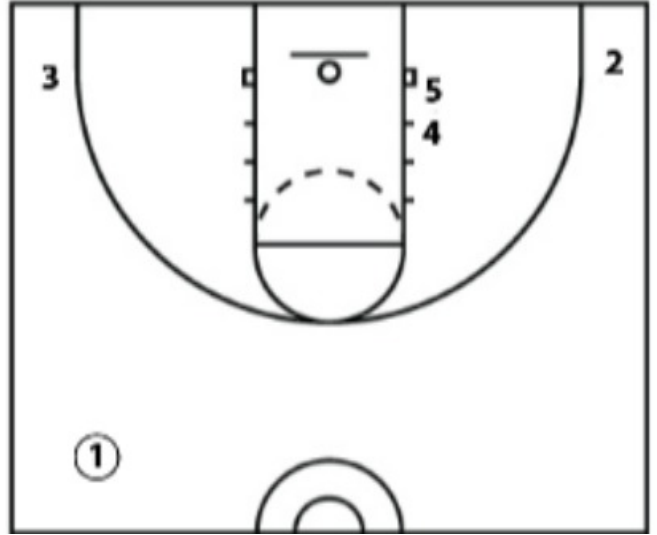

# IU - Rub Iso

This is a play that starts with the 4 and 5 on the right block with shooters in each corner. The 1 starts with the ball high up on the left side.

The 1 starts his dribble drive to the right. The 4 sprints off of the block and executes a rub cut on the 1's defender. The defense may get confused because they were expecting a ball screen.

The 5 cuts to the opposite block while shooters spot up.